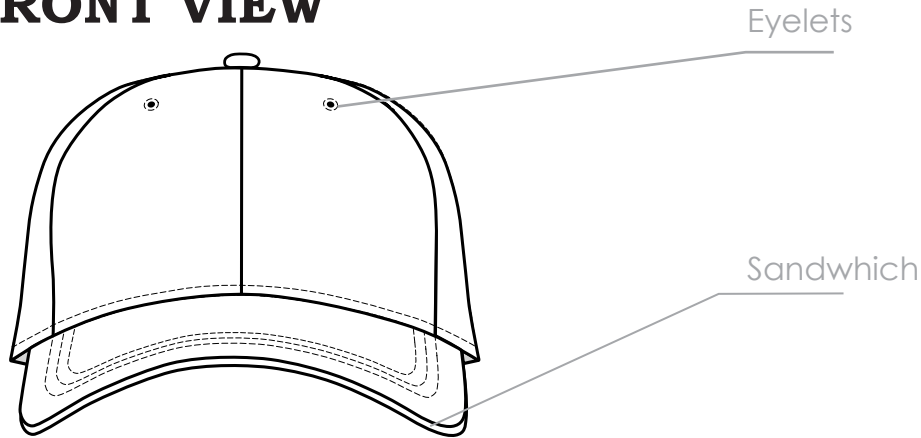

CUSTOM MANUFACTURED BASEBALL CAP STYLE DESIGN EXAMPLE

FRONT VIEW

UNDER VIEW

BACK VIEW

SIDE VIEW

Crown Style

6 panels, Medium Crown

6 panels, Low Crown

Closure

 plastic snap back

 velco strap closure

 fabric/leather and metal closure

Closure: COLOR: MATERIAL:

Female Black Standard
Male Black Standard

*Optional Metal closure Stamp

Brim

PANEL: COLOR / SWATCH: FABRIC:

TOP VISOR

G type pantone here 100% cotton twill

UNDER VISOR:

N type pantone here 100% cotton twill

TYPE OF BRIM: FLAT Pre-curved

STYLE OF BRIM:

Regular Brim
 Sandwich | Color:
 Flip Visor