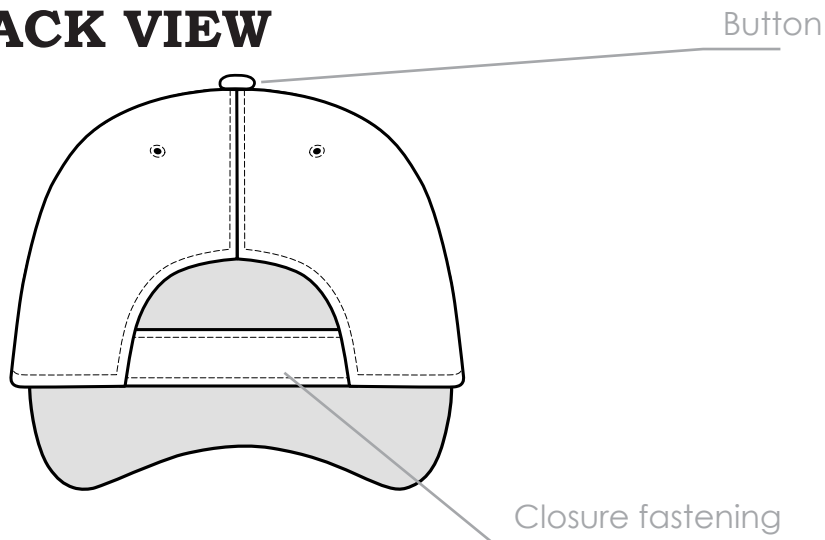

CUSTOM MANUFACTURED BASEBALL CAP STYLE DESIGN EXAMPLE

FRONT VIEW

UNDER VIEW

BACK VIEW

SIDE VIEW

Crown Style

6 panels, Medium Crown

6 panels, Low Crown

Closure

 plastic snap back

 velco strap closure

 fabric/leather and metal closure

Closure: COLOR: MATERIAL:

Female Black Standard
Male Black Standard

*Optional Metal closure Stamp

Brim

PANEL: COLOR / SWATCH: FABRIC:

TOP VISOR

G type pantone here 100% cotton twill

UNDER VISOR:

N type pantone here 100% cotton twill

TYPE OF BRIM: FLAT Pre-curved

STYLE OF BRIM:

Regular Brim
 Sandwich | Color:
 Flip Visor