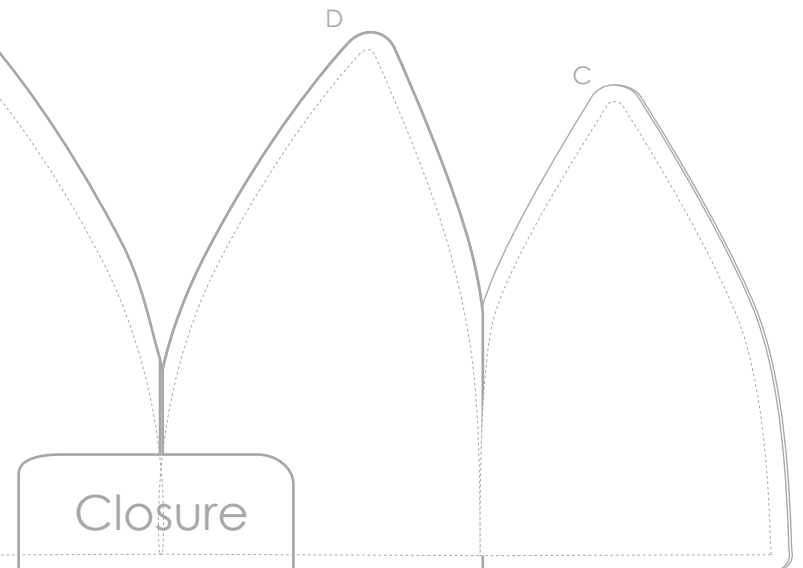

back

wearer's left

wearer's right

Back and Side Panels

embroidery

EMBROIDERY TYPE: (3D / FLAT) SPECIFY THREAD COLORS:

- flat type pantone here
- type pantone here
- type pantone here
- type pantone here

PLACEMENT:

visor top

under visor

front

wearer's left

wearer's right

AUTHENTIC
CUSTOM | PRINTED
EST. 2015

Baseball CAP

Order Number: 000001