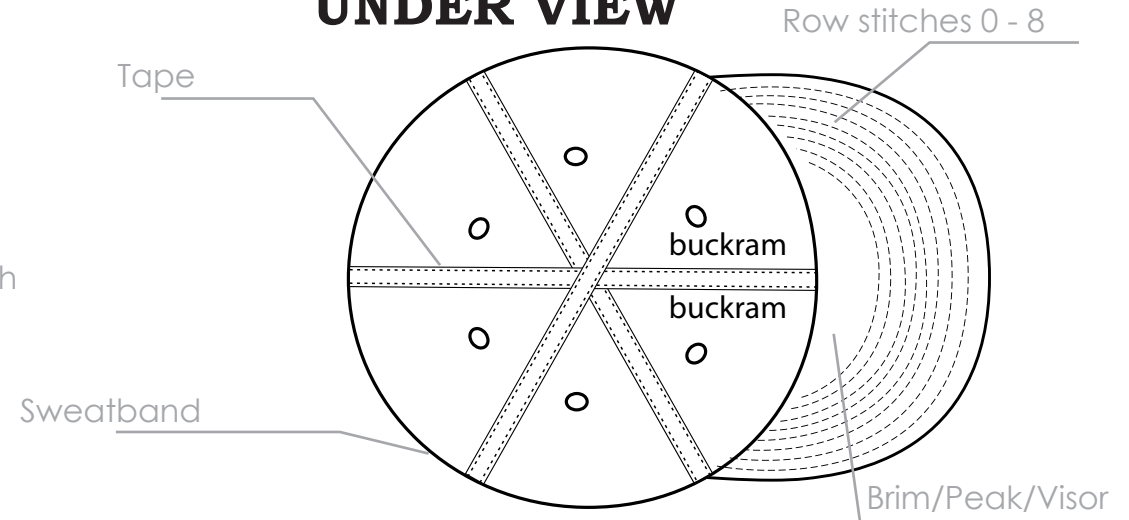

CUSTOM MANUFACTURED BASEBALL CAP STYLE DESIGN EXAMPLE

FRONT VIEW

UNDER VIEW

BACK VIEW

SIDE VIEW

Crown Style

6 panels, Medium Crown

6 panels, Low Crown

Closure

 plastic snap back

 velco strap closure

 fabric/leather and metal closure

Closure: COLOR: MATERIAL:

Female Black Standard
Male Black Standard

*Optional Metal closure Stamp

Brim

PANEL: COLOR / SWATCH: FABRIC:

TOP VISOR

G type pantone here 100% cotton twill

UNDER VISOR:

N type pantone here 100% cotton twill

TYPE OF BRIM: FLAT Pre-curved

STYLE OF BRIM:

Regular Brim
 Sandwich | Color:
 Flip Visor

Interior Lining

PANEL: COLOR / SWATCH: FABRIC:

- H - -
- I - -
- J - -
- K - -
- L - -
- M - -

BUCKRAM: Double Single

O - SWEATBAND: black 3mm wrapped foam

Eyelets

PANEL: THREAD COLOR:

- A to match panel color
- B to match panel color
- C to match panel color
- D to match panel color
- E to match panel color
- F to match panel color