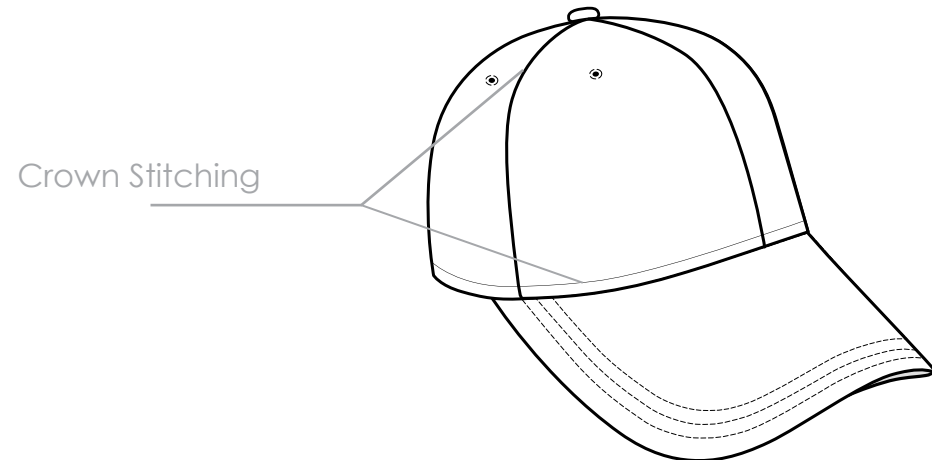

CUSTOM MANUFACTURED BASEBALL CAP STYLE DESIGN EXAMPLE

FRONT VIEW

UNDER VIEW

BACK VIEW

SIDE VIEW

Crown Style

6 panels, Medium Crown

6 panels, Low Crown

Closure

 plastic snap back

 velco strap closure

 fabric/leather and metal closure

Closure: COLOR: MATERIAL:

Female Black Standard
Male Black Standard

*Optional Metal closure Stamp

Brim

PANEL: COLOR / SWATCH: FABRIC:

TOP VISOR

G type pantone here 100% cotton twill

UNDER VISOR:

N type pantone here 100% cotton twill

TYPE OF BRIM: FLAT Pre-curved

STYLE OF BRIM:

Regular Brim
 Sandwich | Color:
 Flip Visor