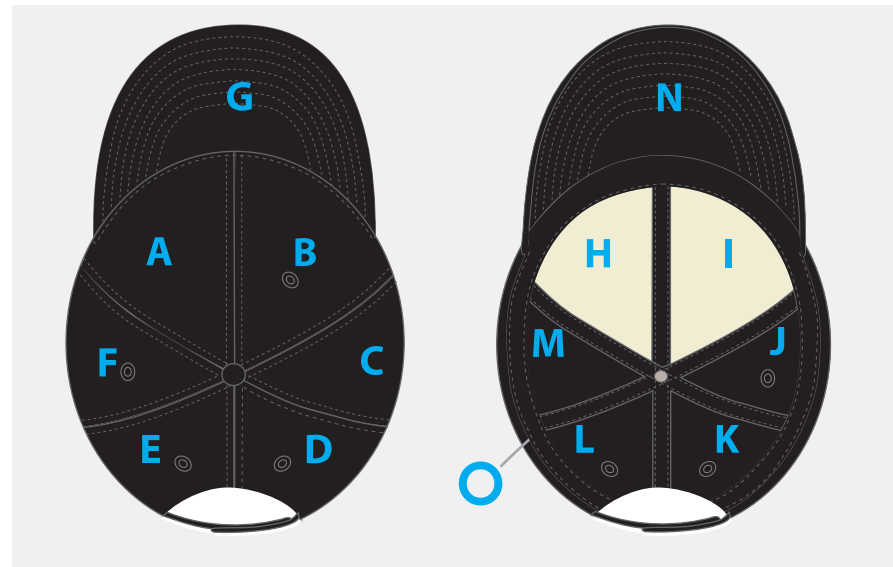

PANEL: COLOR / SWATCH: FABRIC:

TOP VISOR

G type pantone here 100% cotton twill

UNDER VISOR:

N type pantone here 100% cotton twill

TYPE OF BRIM: FLAT Pre-curved

STYLE OF BRIM:

Regular Brim
 Sandwich | Color:
 Flip Visor

SHAPE OF FLAT BRIM:

Number of Row stitches:

1 | 2 | 3 | 4 | 5 | 6 | 7 | 8

Order Number: 000001

Project Name: Blank Template

Exterior

PANEL: COLOR / SWATCH: FABRIC:

- A type pantone here 100% cotton twill
- B type pantone here 100% cotton twill
- C type pantone here 100% cotton twill
- D type pantone here 100% cotton twill
- E type pantone here 100% cotton twill
- F type pantone here 100% cotton twill

TOP BUTTON:

- type pantone here 100% cotton twill

Sublimination

- A Yes, see attached art work
- B Yes, see attached art work
- C Yes, see attached art work
- D Yes, see attached art work
- E Yes, see attached art work
- F Yes, see attached art work
- G Yes, see attached art work
- N Yes, see attached art work

Interior Lining

PANEL: COLOR / SWATCH: FABRIC:

- H - -
- I - -
- J - -
- K - -
- L - -
- M - -

BUCKRAM: Double Single

O - SWEATBAND: black 3mm wrapped foam

Eyelets

PANEL: THREAD COLOR:

- A to match panel color
- B to match panel color
- C to match panel color
- D to match panel color
- E to match panel color
- F to match panel color