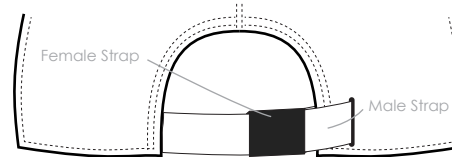

CUSTOM MANUFACTURED BASEBALL CAP STYLE DESIGN EXAMPLE

FRONT VIEW

UNDER VIEW

BACK VIEW

SIDE VIEW

Crown Style

6 panels, Medium Crown

6 panels, Low Crown

Closure

 plastic snap back

 velco strap closure

 fabric/leather and metal closure

Closure: COLOR: MATERIAL:

Female Black Standard
Male Black Standard

*Optional Metal closure Stamp

Brim