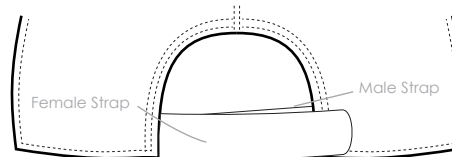

CUSTOM MANUFACTURED BASEBALL CAP STYLE DESIGN EXAMPLE

FRONT VIEW

UNDER VIEW

BACK VIEW

SIDE VIEW

Crown Style

6 panels, Medium Crown

6 panels, Low Crown

Closure

 plastic snap back

 velco strap closure

 fabric/leather and metal closure

Closure: COLOR: MATERIAL:

Female Black Standard
Male Black Standard

*Optional Metal closure Stamp

Brim