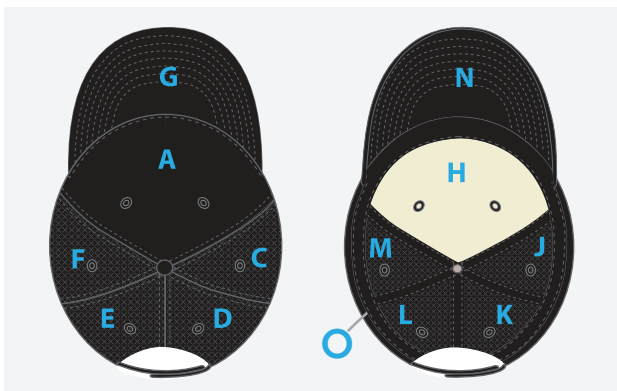

Hat Style

5 panels Trucker Hat

Closure

plastic snap back

velcro strap closure

Female (Pantone)

Male (Pantone)

Stitching (Pantone)

Eyelet Color

Crown Stitching Color

Top Visor Stitching

Bottom Visor Stitching

Exterior Panels (Pantone)

Panel Color(s)

- A
- C
- D
- E
- F
- G
- N

Sublimation

- A
- C
- D
- E
- F
- G
- N

Interior Taping

TAPING COLOR:

Brim

PANEL: COLOR / SWATCH:

TOP VISOR

G

UNDER VISOR:

N

TYPE OF BRIM: FLAT Pre-curved

STYLE OF BRIM:

Regular Brim

Sandwich | Color:

SHAPE OF BRIM:

Number of Row stitches:

1 | 2 | 3 | 4 | 5 | 6 | 7 | 8